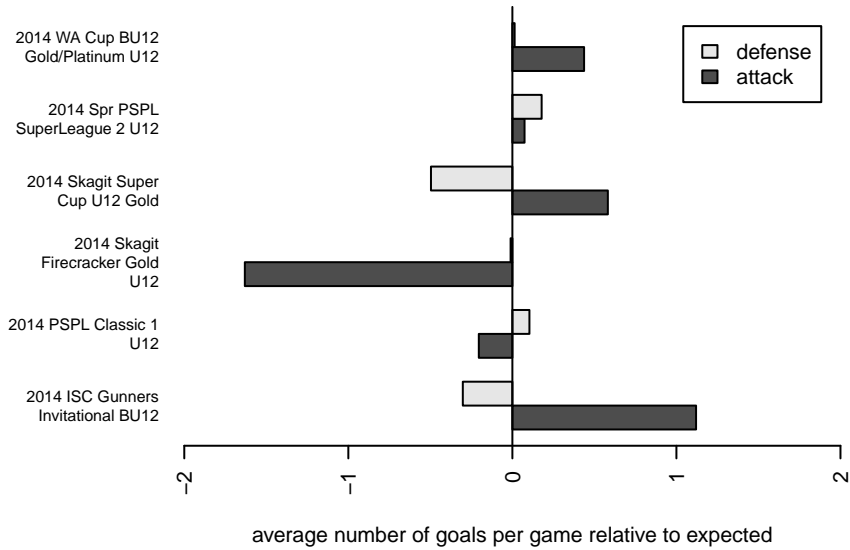

Venues played:
 2013 WA Cup BU11 Gold/Silver U11
 2014 Skagit Firecracker Gold U12
 2014 ISC Gunners Invitational BU12
 2014 Skagit Super Cup U12 Gold
 2014 PSPL Classic 1 U12
 2014 Spr PSPL SuperLeague 2 U12
 2014 WA Cup BU12 Gold/Platinum U12

**attack and defense variance (black dot)
relative to other teams
and top 10 in region**

**attack and defense rating
relative to others at age
and all opponents in last 13 months**

Performance relative to 13 month average