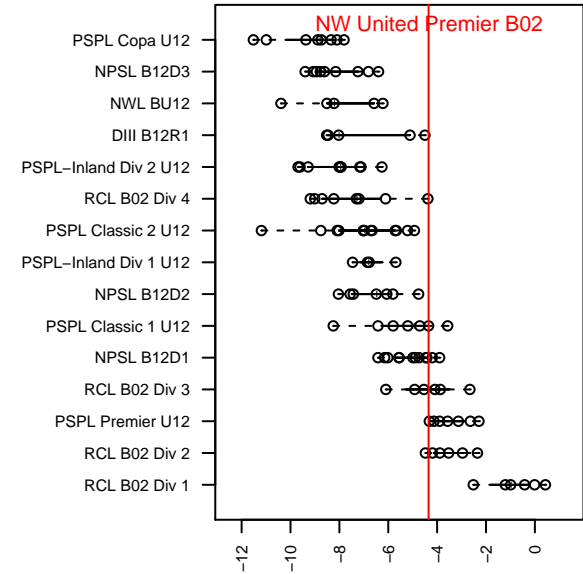

NW United Premier B02

NW United FC
 Burlington, WA
 B02 total strength=728
 attack=1.08 defense=0.57
 fall league = PSPL Classic 1 U12
 spr league = Spr PSPL SuperLeague 2 U12
 notes= Wedge 2014

alt names used:
 NWU BU-12 A
 NWU BU-12A
 NWU BU12 Premier
 Northwest United FC BU12 A
 Northwest United FC BU12 A
 NW UNITED FC B02 PREMIER – VEGA (WA)

Venues played:
 2013 WA Cup BU11 Gold/Silver U11
 2014 Skagit Firecracker Gold U12
 2014 ISC Gunners Invitational BU12
 2014 Skagit Super Cup U12 Gold
 2014 PSPL Classic 1 U12
 2014 Spr PSPL SuperLeague 2 U12
 2014 WA Cup BU12 Gold/Platinum U12

**attack and defense variance (black dot)
relative to other teams
and top 10 in region**

**attack and defense rating
relative to others at age
and all opponents in last 13 months**

Performance relative to 13 month average