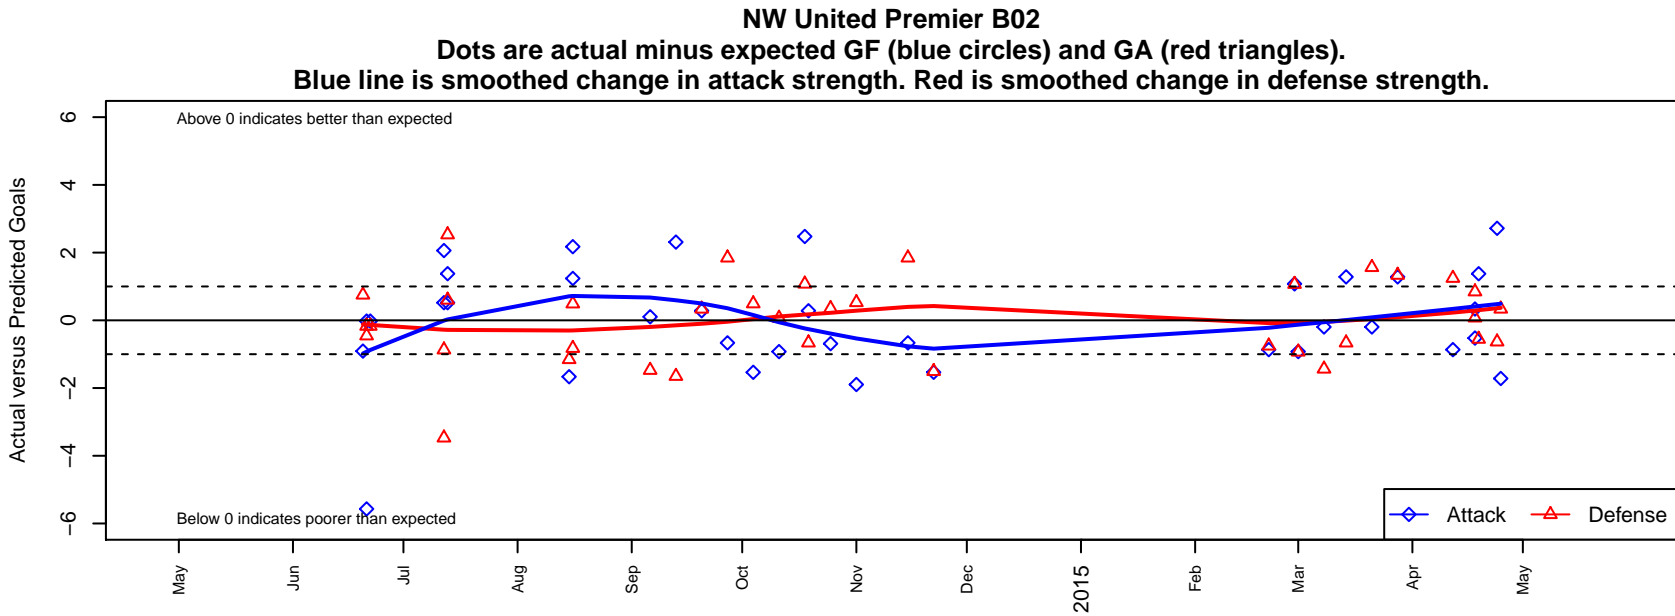

NW United Premier B02

NW United FC
 Burlington, WA
 B02 total strength=728
 attack=1.08 defense=0.57
 fall league = PSPL Classic 1 U12
 spr league = Spr PSPL SuperLeague 2 U12
 notes= Wedge 2014

alt names used:
 NWU BU-12 A
 NWU BU-12A
 NWU BU12 Premier
 Northwest United FC BU12 A
 Northwest United FC BU12 A
 NW UNITED FC B02 PREMIER – VEGA (WA)

**attack and defense variance (black dot)
relative to other teams
and top 10 in region**

**attack and defense rating
relative to others at age
and all opponents in last 13 months**

Performance relative to 13 month average